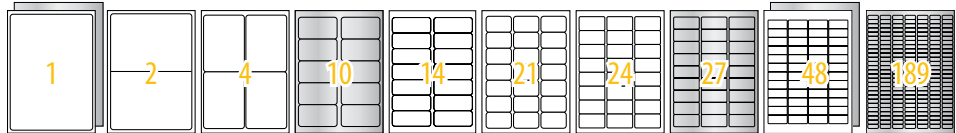

code	software code	description	size	labels per sheet	sheets per pack
White for Laser Printers					
959070	L4778™	White	45.7 x 21.2mm	48	25
959064	L7060™	White	63.5 x 38.1mm	21	25
959063	L7063™	White	99.1 x 38.1mm	14	25
959069	L7069™	White	99.1 x 139mm	4	25
959068	L7068™	White	199.6 x 143.5mm	2	25
959067	L7067™	White	199.6 x 289.1mm	1	25
Silver Metallic for Laser Printers					
959200	L6008™	Silver	25.4 x 10mm	189	20
959201	L6009™	Silver	45.7 x 21.2mm	48	20
959202	L6011™	Silver	63.5 x 29.6mm	27	20
959203	L6012™	Silver	96 x 50.8mm	10	20
959204	L6013™	Silver	210 x 297mm	1	20
White for Inkjet Printers					
936069	J4773™	White	64 x 33.8mm	24	10
936068	J4774™	White	99.1 x 139mm	4	10
936067	J8167™	White	199.6 x 289.1mm	1	10

Templates Available: