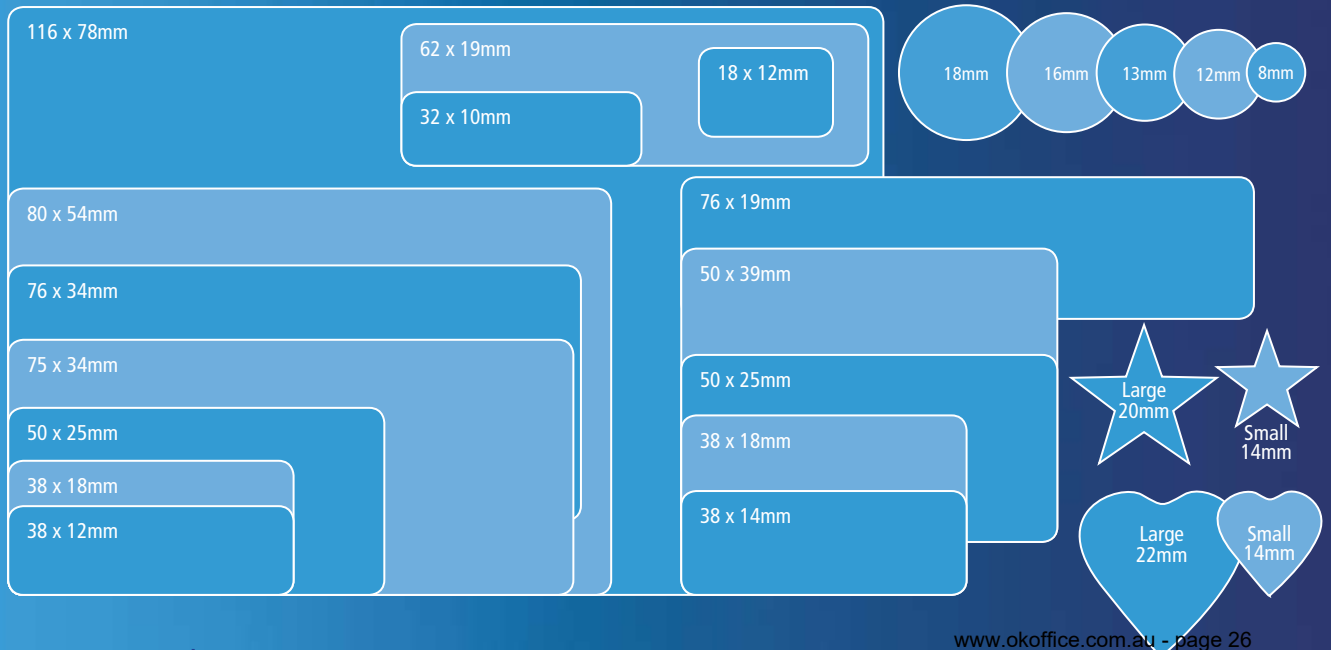

Sticker Handipacks Size Guide

A broad range of stickers in various shapes, sizes and colours, with permanent adhesive, in resealable packs for low volume usage.