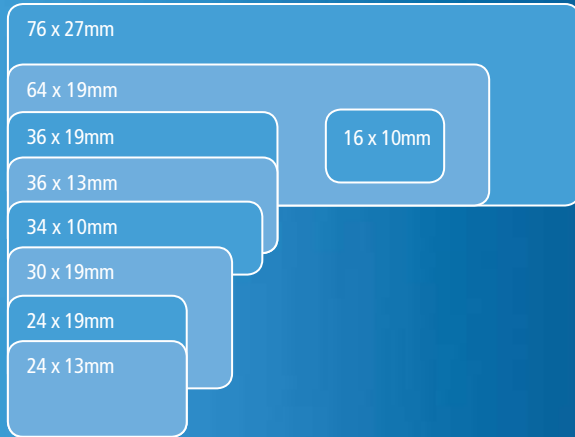

Other Labels

Dispenser Label Size Guide

A wide range of labels in circles and rectangles of varying sizes and colours, with removable adhesive, in dispensers for ease of use when using high volumes.

Rectangles