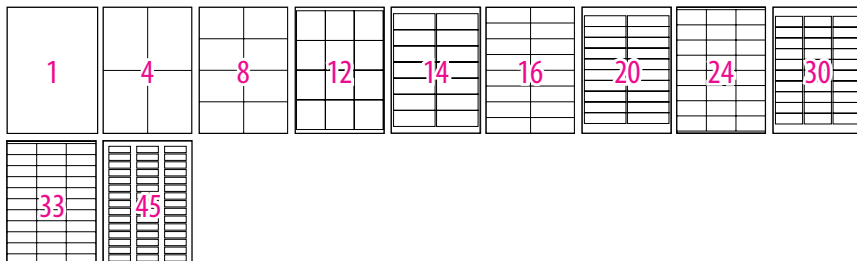

code	software code	description	size	labels per sheet	sheets per pack
938112	DL45	White	51 x 15mm	45	100
938100	DL33	White	70 x 25.4mm	33	100
938111	DL30	White	64 x 25.4mm	30	100
938101	DL24	White	70 x 35mm	24	100
938110	DL20	White	98 x 25.4mm	20	100
938102	DL16	White	105 x 37.1mm	16	100
938109	DL14	White	98 x 38mm	14	100
938108	DL12	White	68 x 70mm	12	100
938107	DL08	White	105 x 74.25mm	8	100
938106	DL04	White	105 x 148.5mm	4	100
938103	DL01	White (backslit)	210 x 297mm	1	100

Templates Available: