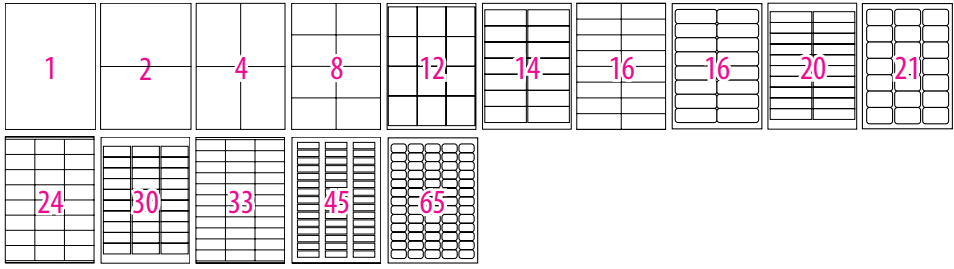

code	colour	size	labels per sheet	sheets per pack
38965	White	38.1 x 21.2mm	65	100
38948	White	51 x 15mm	45	100
38931	White	70 x 25mm	33	100
38935	White	64 x 25.4mm	30	100
38933	White	70 x 36mm	24	100
38941	White	63.5 x 38mm	21	100
38936	White	98 x 25.4mm	20	100
38942	White (with margin)	99 x 34mm	16	100
38932	White (no margin)	105 x 37mm	16	100
38937	White	98 x 38mm	14	100
38947	White	68 x 70mm	12	100
38934	White	105 x 74mm	8	100
38930	White	105 x 148mm	4	100
38938	White	148 x 210mm	2	100
38940	White (backslit)	297 x 210mm	1	100
38939	White	297 x 210mm	1	100

Templates Available:

Filing Labels

White Panorama Binder Filing Labels

- Allow you to customise your binders with photos, designs and funky visuals
- Make your office environment look more fun and creative
- Help to organise your files and makes them look good
- Labels are opaque to block out text beneath
- Come with 40 pre-designed templates and allows you to import your own photos, designs or logos
- Easy to use software provided in the pack