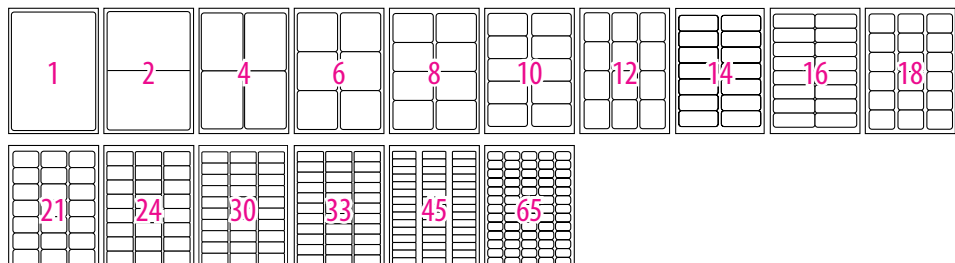

code	software code	description	size	labels per sheet	sheets per pack
936034	J8651™	Mini Address	38.1 x 21.2mm	65	25
936060	J8156™	Address	58 x 17.8mm	45	25
936059	J8157™	Address	64 x 24.3mm	33	25
936057	J8158™	Address	64 x 26.7mm	30	25
936054	J8159™	Address	64 x 33.8mm	24	25
936032	J8160™	Address	63.5 x 38.1mm	21	25
936031	J8161™	Address	63.5 x 46.6mm	18	25
936029	J8162™	Address	99.1 x 34mm	16	25
936028	J8163™	Address	99.1 x 38.1mm	14	25
936065	J8164™	Address	63.5 x 72mm	12	25
936063	J8173™	Parcel	99.1 x 57mm	10	25
936024	J8165™	Parcel	99.1 x 67.7mm	8	25
936023	J8166™	Parcel	99.1 x 93.1mm	6	25
936022	J8169™	Parcel	99.1 x 139mm	4	25
936021	J8168™	Shipping	199.6 x 143.5mm	2	25
936020	J8167™	Shipping	199.6 x 289.1mm	1	25
936049	J8651™	Mini Address	38.1 x 21.2mm	65	50
936061	J8156™	Address	58 x 17.8mm	45	50
936058	J8157™	Address	64 x 24.3mm	33	50
936056	J8158™	Address	64 x 26.7mm	30	50
936055	J8159™	Address	64 x 33.8mm	24	50
936047	J8160™	Address	63.5 x 38.1mm	21	50
936046	J8161™	Address	63.5 x 46.6mm	18	50
936045	J8162™	Address	99.1 x 34mm	16	50
936044	J8163™	Address	99.1 x 38.1mm	14	50
936066	J8164™	Address	63.5 x 72mm	12	50
936064	J8173™	Parcel	99.1 x 57mm	10	50
936039	J8165™	Parcel	99.1 x 67.7mm	8	50
936038	J8166™	Parcel	99.1 x 93.1mm	6	50
936037	J8169™	Parcel	99.1 x 139mm	4	50
936036	J8168™	Shipping	199.6 x 143.5mm	2	50
936035	J8167™	Shipping	199.6 x 289.1mm	1	50

Templates Available: