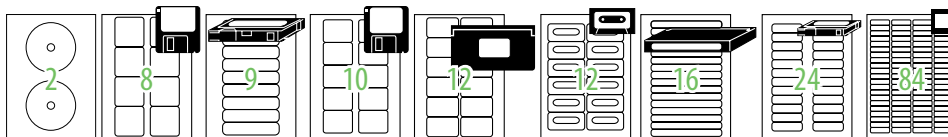

code	software code	description	size	labels per sheet	sheets per pack
959018	L7656™	32mm Slide	46 x 11.11mm	84	25
959053	L7656™	35mm Slide Removable	46 x 11.11mm	84	25
959032	L7665™	Mini Data Cartridge	72 x 21.15mm	24	25
959024	L7674™	Video Spine	145 x 17mm	16	25
959045	L7674™	Video Spine Removable	145 x 17mm	16	25
959023	L7671™	Video Face	76.2 x 46.4mm	12	25
959044	L7671™	Video Face Removable	76.2 x 46.4mm	12	25
959017	L7655™	Audio Cassette	89 x 42mm	12	25
959033	L7666™	3.5" Diskette Face Only	70 x 52mm	10	25
959016	L7664™	3.5" Diskette Fold Over	70 x 71.9mm	8	25
959034	L7667™	Standard Data Cartridge	133 x 29.61mm	9	25
960101	L7676™	Black and White Laser CD Label	117mm dia.	2	25
960100	L7760™	Glossy CD Label	117mm dia.	2	25
936105	L7676™	Full Face White DVD Label	117mm dia.	2	20

Templates Available: