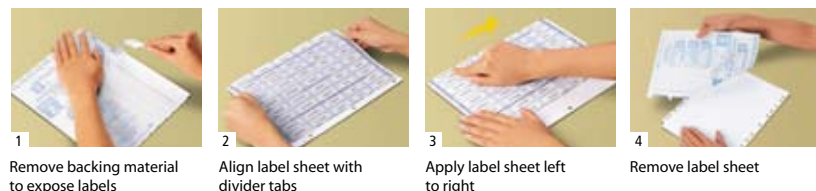

IndexMaker™ - How it works