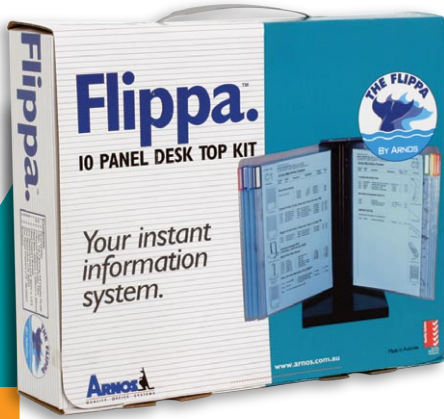

Flippa™

INSTANT INFORMATION DISPLAY PANEL SYSTEM

The Australian designed and manufactured Flippa Display System keeps documents accessible and provides instant access to frequently used information.

The patented Flippa design enables panels to swing effortlessly with a touch and rest open at the perfect spot to provide the required information at a glance. The system is smooth to operate and is designed for comfortable ergonomic viewing.

Flippa 10 Panel Desktop Display

Remove and re-insert panels with ease

Each pocket features a thumb cutout for improved access to stored sheets

Fixed index tabs provide smooth and quick page turning, colour coding labels included

Modular Expansion

The 10 panel desktop display will expand to a 20 panel system by simply adding a 10 panel wall display (B180) to the existing base. To expand further, join two or more desktop systems together with the Flippa extension kit (B291).

FLIPPA INSTANT INFORMATION

Desk Top Kit

Flippa Desktop Display Systems

Flippa Desktop displays include top opening clear A4 size panels, colour coding index labels and black metal desk base and bracket. Choose between the 10 Panel or 20 panel kits.