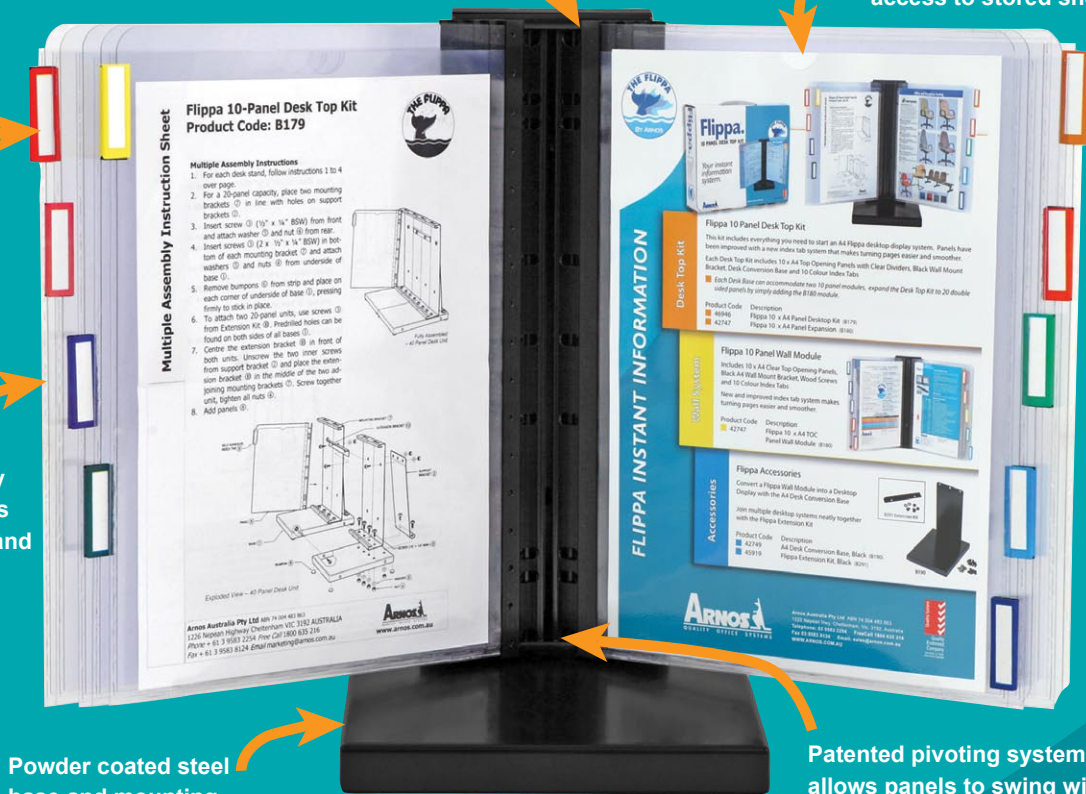

Flippa™

INSTANT INFORMATION DISPLAY PANEL SYSTEM

The Australian designed and manufactured Flippa Display System keeps documents accessible and provides instant access to frequently used information.

The patented Flippa design enables panels to swing effortlessly with a touch and rest open at the perfect spot to provide the required information at a glance. The system is smooth to operate and is designed for comfortable ergonomic viewing.

Flippa 10 Panel Desktop Display

Remove and re-insert panels with ease

Each pocket features a thumb cutout for improved access to stored sheets

Fixed index tabs provide smooth and quick page turning, colour coding labels included

High quality heavy gauge clear panels are double sided and have no bulky frames

Powder coated steel base and mounting bracket

Base includes non-slip foam pads

Patented pivoting system allows panels to swing with a touch and rest open for comfortable ergonomic viewing

FLIPPA INSTANT INFORMATION

Desk Top Kit

Flippa Desktop Display Systems

Flippa Desktop displays include top opening clear A4 size panels, colour coding index labels and black metal desk base and bracket. Choose between the 10 Panel or 20 panel kits.